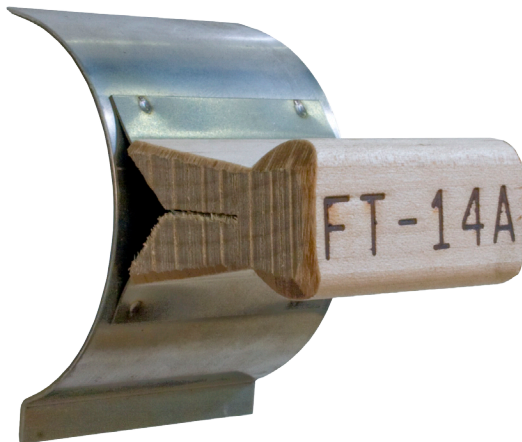

Traditional 7.5" Tall

Flexible PFL 7.5" Tall - Individual 9 ft. Piece
Item # **PFL7.14**

Flexible 7.5" Tall - Box Quantity
10 - 9' Pieces (90 Ln. Ft.)
Item # **PFL7.14Box**

Rigid EPS 7.5" Tall - Individual 8 ft. Piece
Item # **EPS7-14**

Rigid EPS 7.5" Tall - Box Quantity
10 - 8' Pieces (80 Ln. Ft.)
Item # **EPS7-14Box**

Matching Finishing Tool
Item #: **FT-14a**

Item #: **FT-14b**