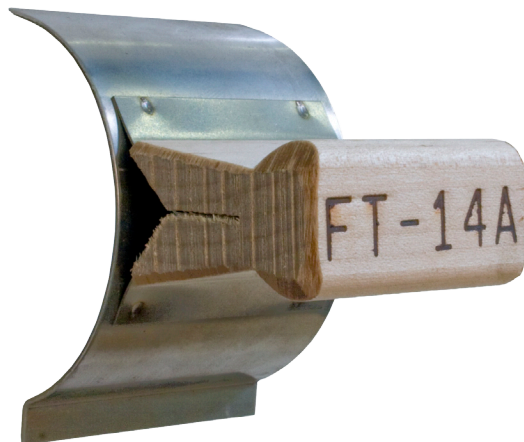

Traditional 6" Tall

Flexible PFL 6" Tall - Individual 9 ft. Piece
Item # **PFL.14**

Flexible 6" Tall - Box Quantity
14 - 9' Pieces (126 Ln. Ft.)
Item # **PFL.14Box**

Rigid EPS 6" Tall - Individual 8 ft. Piece
Item # **EPS-14**

Rigid EPS 6" Tall - Box Quantity
14 - 8' Pieces (112 Ln. Ft.)
Item # **EPS-14Box**

Matching Finishing Tool
Item #: **FT-14a**

Item #: **FT-14b**